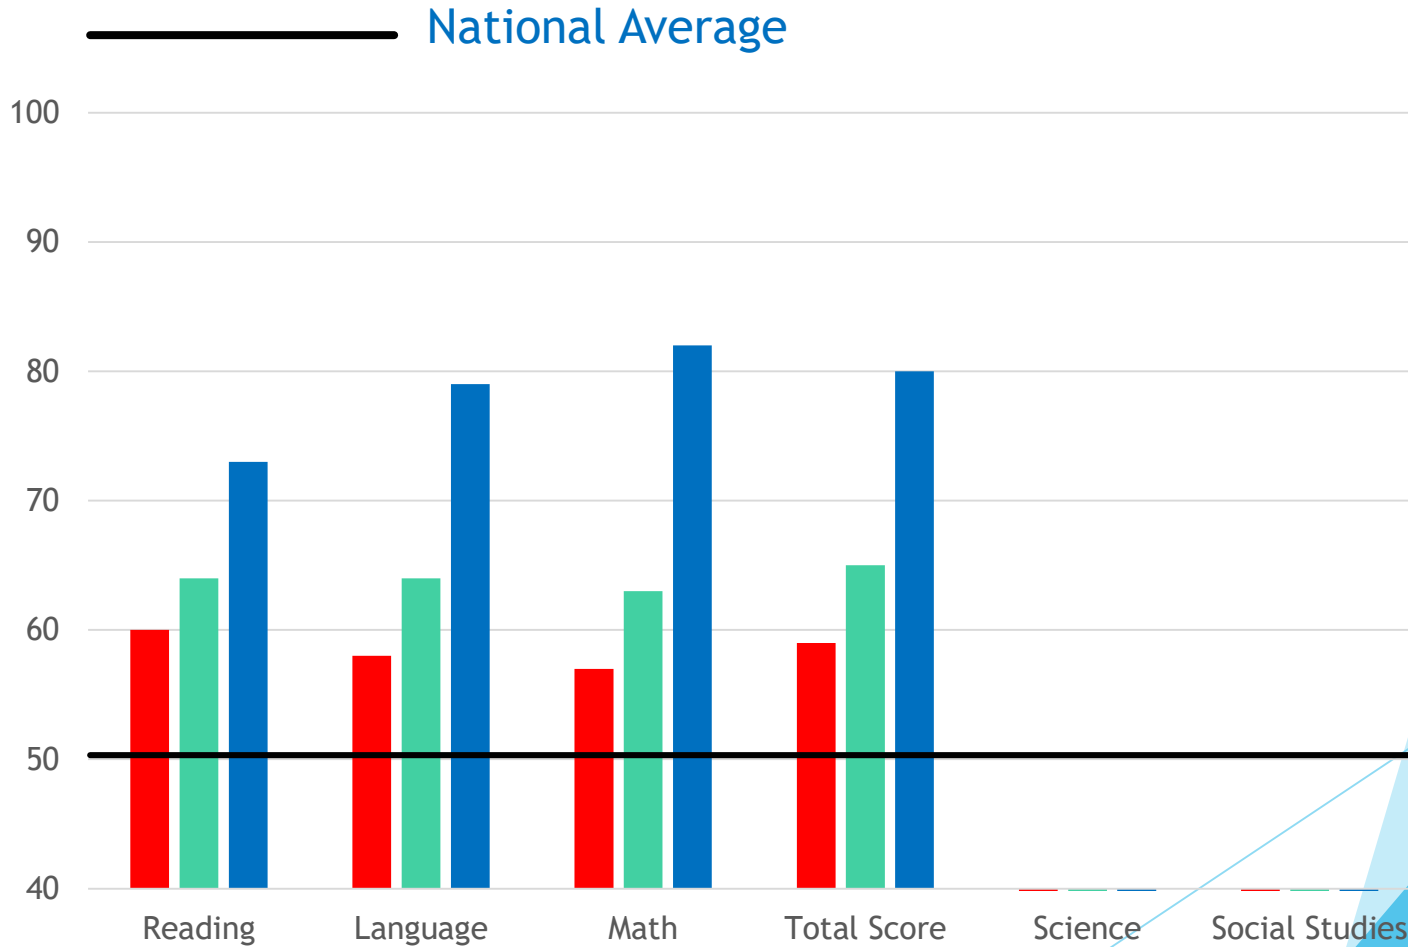

No testing was done in 2019-2020 due to Covid-19.

Terra Nova Information

SOCIAL STUDIES

National Percentile Scores

Grade 3					NA
Grade 4				X	73
Grade 5			69	X	66
Grade 6		70	82	X	78
Grade 7	79	82	76	X	77
Grade 8	85	81	78	X	77
	2016-2017	2017-2018	2018-2019	2019-2020	2020-2021

No testing was done in 2019-2020 due to Covid-19.

Comparision Chart ~ Grade 3

Comparsion Chart ~ Grade 4

Comparision Chart ~ Grade 5

Comparsion Chart ~ Grade 6

Comparsion Chart ~ Grade 7

Comparsion Chart ~ Grade 8