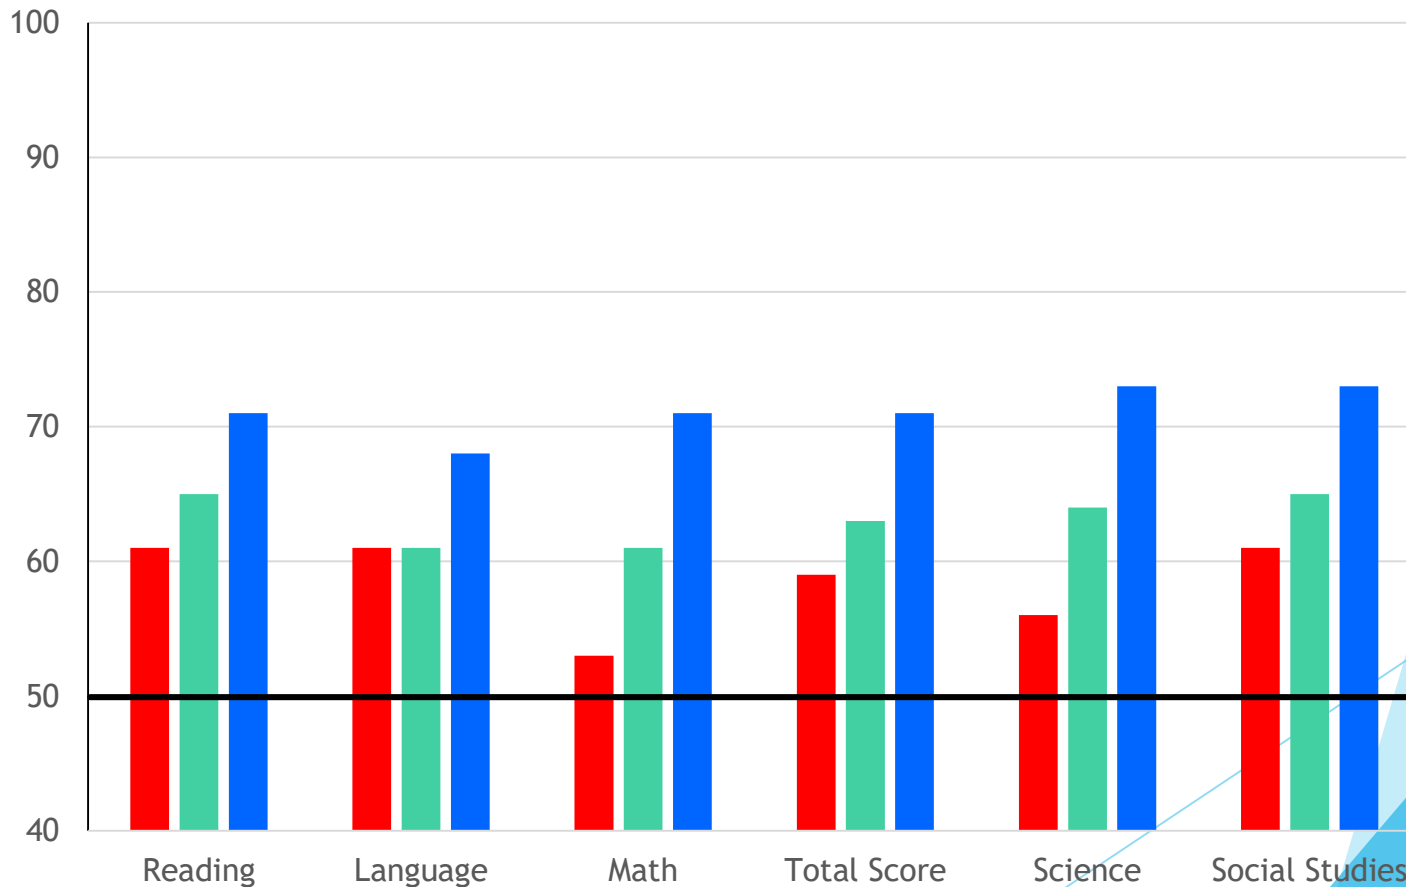

Comparsion Chart ~ Grade 4