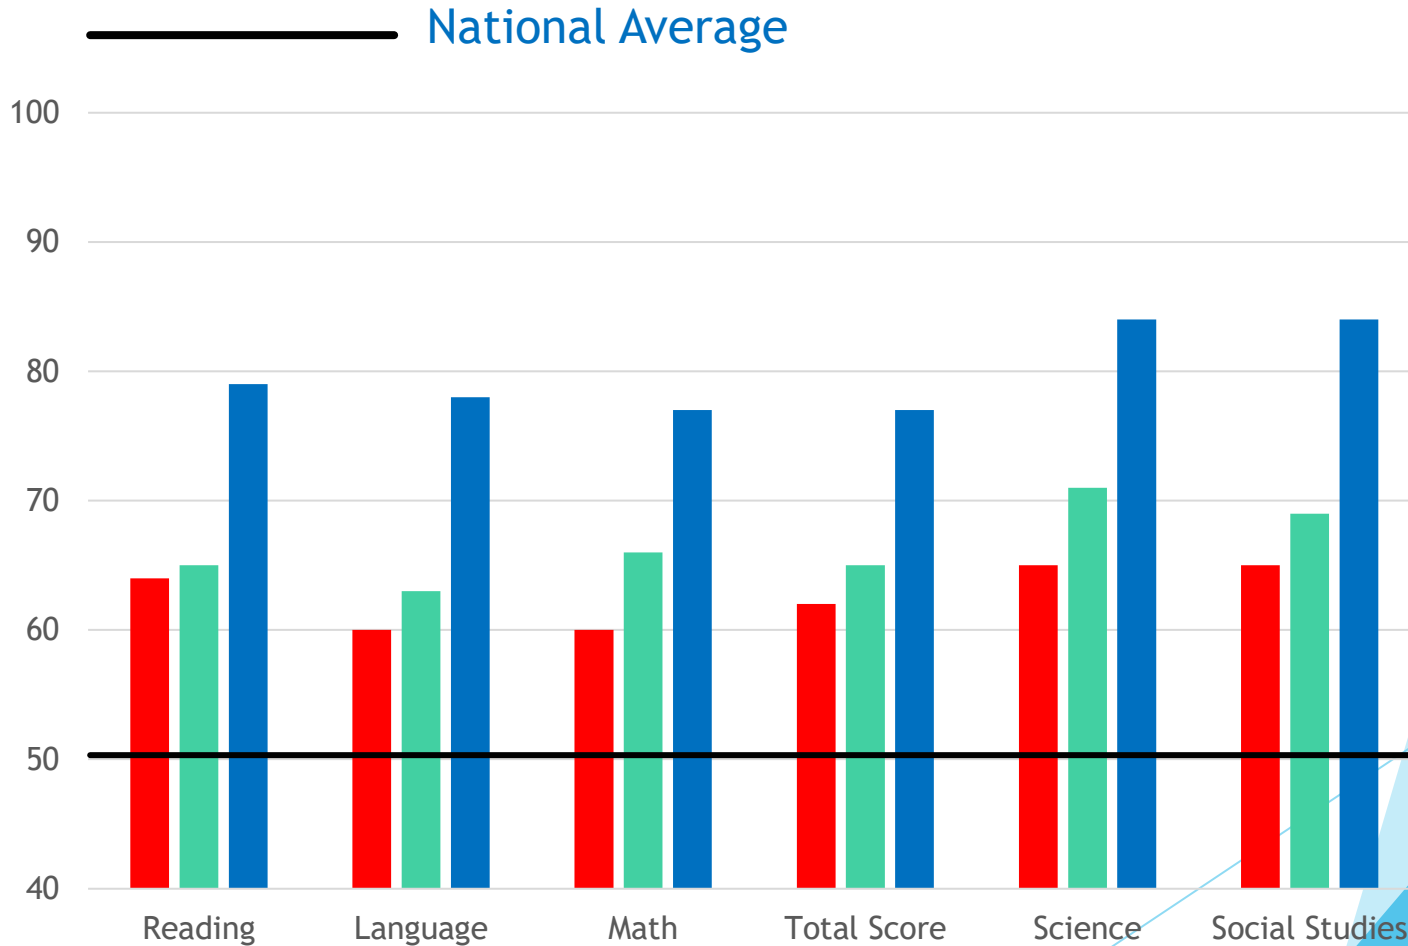

No testing was done in 2019-2020 due to Covid-19.

Terra Nova Information

SOCIAL STUDIES

National Percentile Scores

Grade 3				NA	84
Grade 4			X	73	76
Grade 5		69	X	66	63
Grade 6	70	82	X	78	74
Grade 7	82	76	X	77	78
Grade 8	81	78	X	77	66
	2017-2018	2018-2019	2019-2020	2020-2021	2021-2022

No testing was done in 2019-2020 due to Covid-19.

Comparision Chart ~ Grade 3

Comparsion Chart ~ Grade 4

Comparision Chart ~ Grade 5

Comparision Chart ~ Grade 6

Comparision Chart ~ Grade 7

Comparsion Chart ~ Grade 8