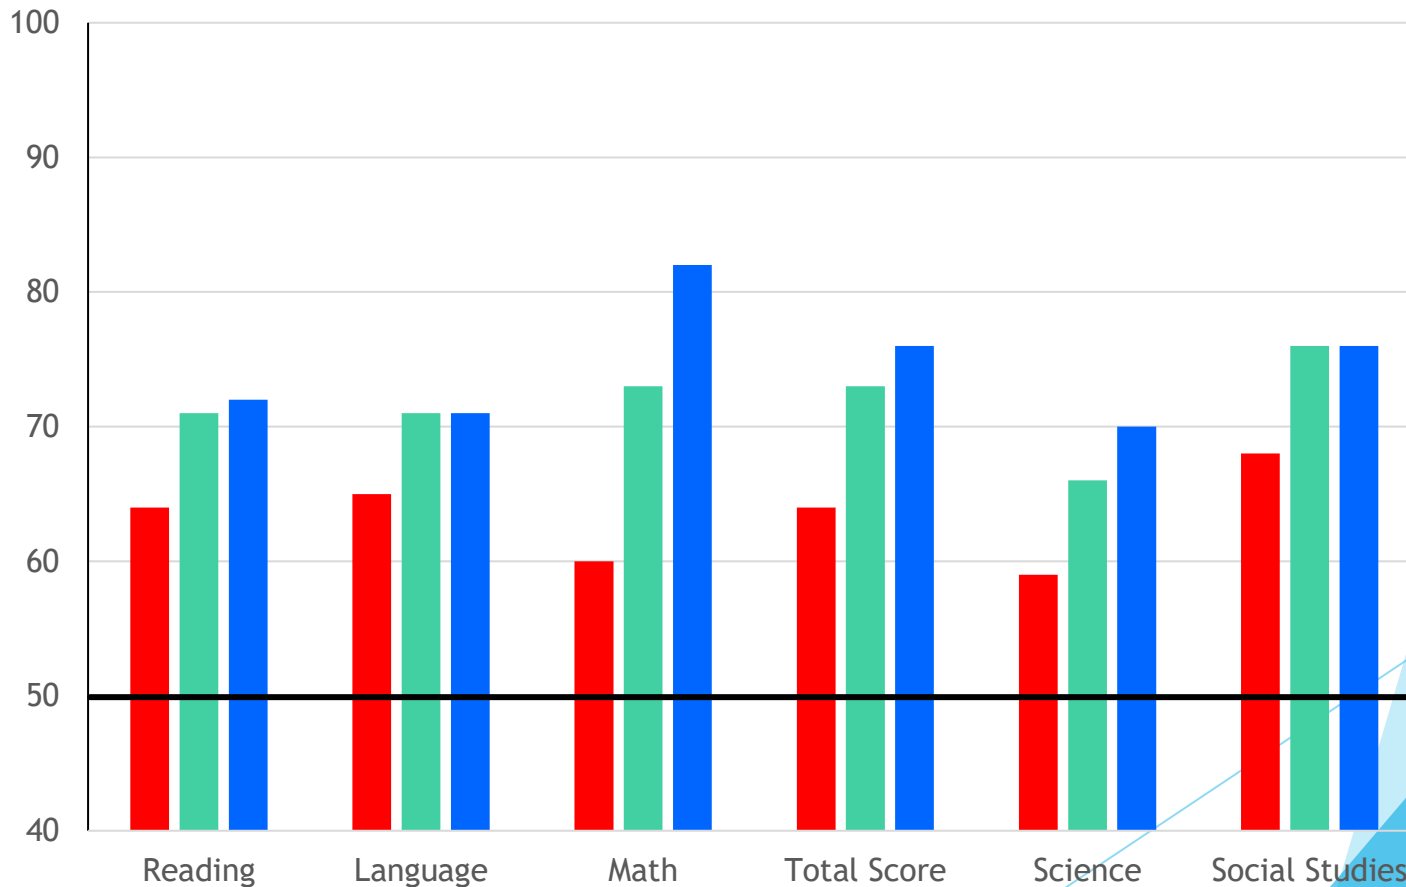

Comparsion Chart ~ Grade 4